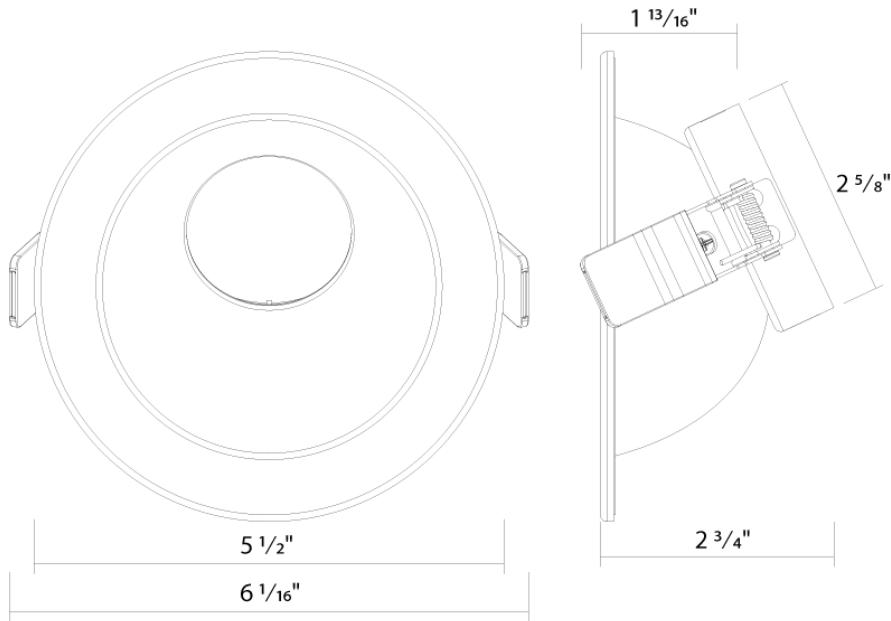

Technical Specifications

Performance

Product Type:

Trim Reflector

Description:

Modular commercial downlights with field-adjustable wattage, CCT, and optics. Select from various interchangeable modules, trims, and accessories.

Installation

Mounting:

Twist-lock design to attach reflector trim to compatible LED light engine

Construction

Trim Size:

4"

Trim Shape:

Wall Wash - Round

Compliance

Trade Agreements Act Compliant:

This product is a product of Cambodia and a "designated country" end product that complies with the Trade Agreements Act

Dimensions

Ordering Matrix

Family	Aperture/Size	Shape	Reflector Finish	Trim
ND22T	4	R	B	WW
	3 = 3" 4 = 4" 4H = 4" 6 = 6" 6H = 6" 8 = 8" 10 = 10"	R = Round S = Square ^{A1}	W = White Reflector + Flange HZ = Haze Reflector + Flange HW = Haze Reflector + White Flange B = Black Reflector + Flange ^{A2}	Blank = Open Flanged Trim WW = Wall Wash Flanged Trim ^{A3}

^{A1} Square not available in 10".

^{A2} Black flange for black reflector only.

^{A3} Wall wash available in 3", 4", 6" (12W) and 6" & 8" (20W, 30W, 50W)

³⁰⁰ ND22-12 fits 3, 4, and 6"; ND22-20 and ND22-30 fit 4H, 6H, and 8" models; ND22-50 fits 6H, 8", and 10" models.