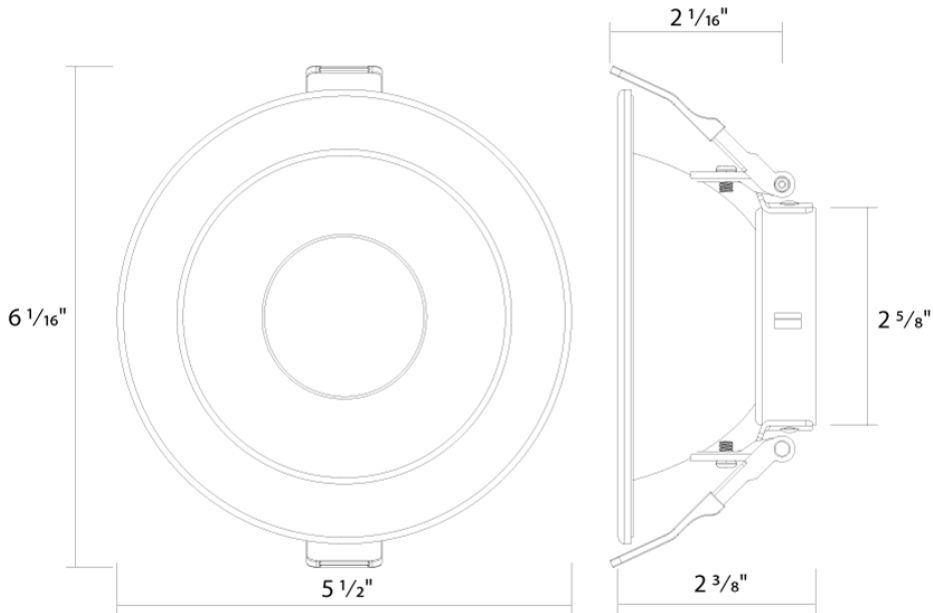

### Construction

**Trim Size:**

4"

**Trim Reflector:**

Smooth reflector constructed from anodized aluminum with powder coated paint finish

**Trim Finish:**

Black Flange and Black Reflector

### Compliance

**Trade Agreements Act Compliant:**

This product is a product of Cambodia and a "designated country" end product that complies with the Trade Agreements Act

Dimensions

Ordering Matrix

Family	Aperture/Size	Shape	Reflector Finish	Trim
ND22T	4	R	B	
	3 = 3" 4 = 4" 4H = 4" 6 = 6" 6H = 6" 8 = 8" 10 = 10"	R = Round S = Square <sup>A1</sup>	W = White Reflector + Flange HZ = Haze Reflector + Flange HW = Haze Reflector + White Flange B = Black Reflector + Flange <sup>A2</sup>	Blank = Open Flanged Trim WW = Wall Wash Flanged Trim <sup>A3</sup>

<sup>A1</sup> Square not available in 10".

<sup>A2</sup> Black flange for black reflector only.

<sup>A3</sup> Wall wash available in 3", 4", 6" (12W) and 6" & 8" (20W, 30W, 50W)

<sup>300</sup> ND22-12 fits 3, 4, and 6"; ND22-20 and ND22-30 fit 4H, 6H, and 8" models; ND22-50 fits 6H, 8", and 10" models.