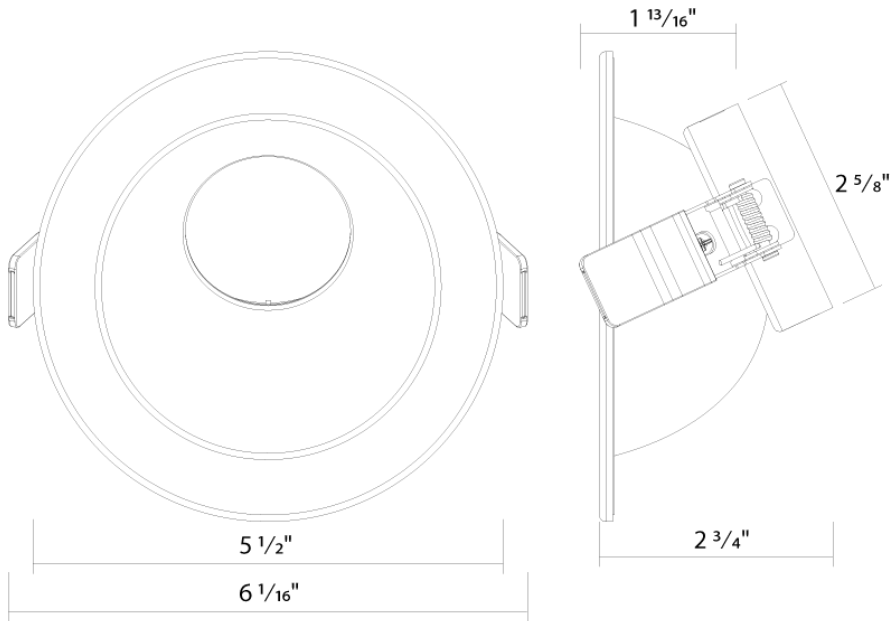

Technical Specifications

Performance

Product Type:

Trim Reflector

Description:

Modular commercial downlights with field-adjustable wattage, CCT, and optics. Select from various interchangeable modules, trims, and accessories.

Installation

Mounting:

Twist-lock design to attach reflector trim to compatible LED light engine

Construction

Trim Size:

4"

Trim Shape:

Wall Wash - Round

Compliance

Trade Agreements Act Compliant:

This product is a product of Cambodia and a "designated country" end product that complies with the Trade Agreements Act

Dimensions

Ordering Matrix

Family	Aperture/Size	Shape	Reflector Finish	Trim
ND22T	4	R	HW	WW
	3 = 3" 4 = 4" 4H = 4" 6 = 6" 6H = 6" 8 = 8" 10 = 10"	R = Round S = Square ^{A1}	W = White Reflector + Flange HZ = Haze Reflector + Flange HW = Haze Reflector + White Flange B = Black Reflector + Flange ^{A2}	Blank = Open Flanged Trim WW = Wall Wash Flanged Trim ^{A3}

^{A1} Square not available in 10".

^{A2} Black flange for black reflector only.

^{A3} Wall wash available in 3", 4", 6" (12W) and 6" & 8" (20W, 30W, 50W)

³⁰⁰ ND22-12 fits 3, 4, and 6"; ND22-20 and ND22-30 fit 4H, 6H, and 8" models; ND22-50 fits 6H, 8", and 10" models.