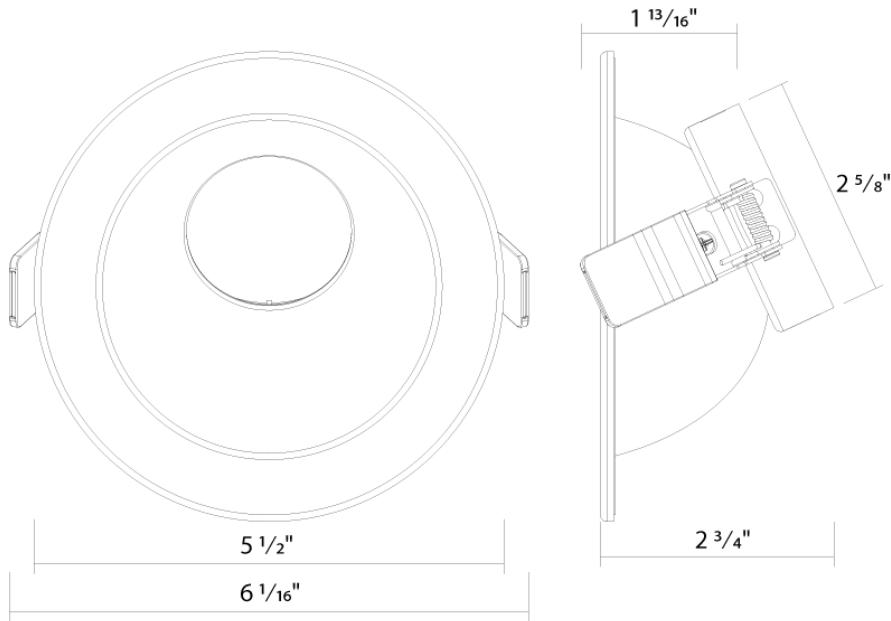

Technical Specifications

Performance

Product Type:

Trim Reflector

Description:

Modular commercial downlights with field-adjustable wattage, CCT, and optics. Select from various interchangeable modules, trims, and accessories.

Installation

Mounting:

Twist-lock design to attach reflector trim to compatible LED light engine

Construction

Trim Size:

4"

Trim Shape:

Wall Wash - Round

Compliance

Trade Agreements Act Compliant:

This product is a product of Cambodia and a "designated country" end product that complies with the Trade Agreements Act

Dimensions

Ordering Matrix

Family	Aperture/Size	Shape	Reflector Finish	Trim
ND22T	4	R	HZ	WW
	3 = 3" 4 = 4" 4H = 4" 6 = 6" 6H = 6" 8 = 8" 10 = 10"	R = Round S = Square ^{A1}	W = White Reflector + Flange HZ = Haze Reflector + Flange HW = Haze Reflector + White Flange B = Black Reflector + Flange ^{A2}	Blank = Open Flanged Trim WW = Wall Wash Flanged Trim ^{A3}

^{A1} Square not available in 10".

^{A2} Black flange for black reflector only.

^{A3} Wall wash available in 3", 4", 6" (12W) and 6" & 8" (20W, 30W, 50W)

³⁰⁰ ND22-12 fits 3, 4, and 6"; ND22-20 and ND22-30 fit 4H, 6H, and 8" models; ND22-50 fits 6H, 8", and 10" models.