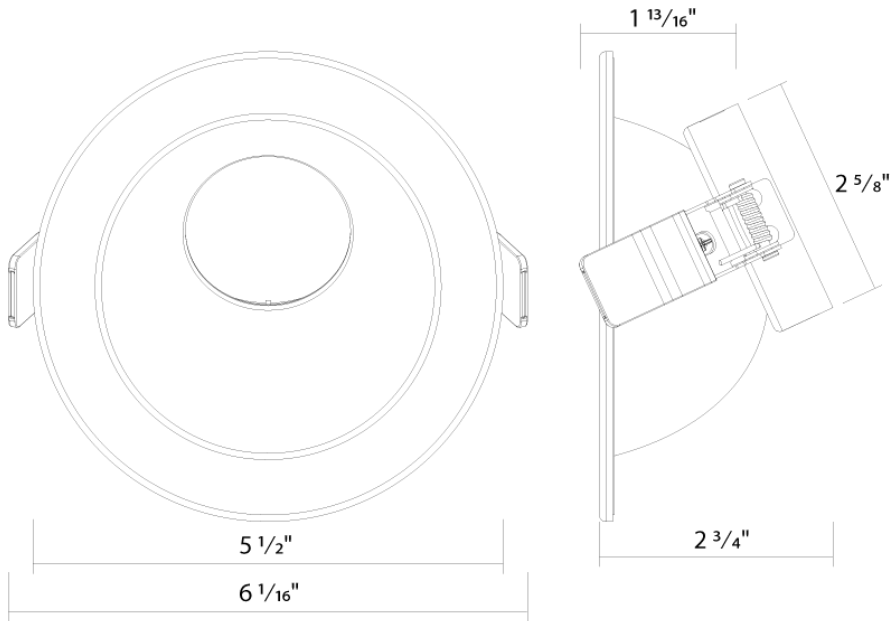

Technical Specifications

Performance

Product Type:

Trim Reflector

Description:

Modular commercial downlights with field-adjustable wattage, CCT, and optics. Select from various interchangeable modules, trims, and accessories.

Installation

Mounting:

Twist-lock design to attach reflector trim to compatible LED light engine

Construction

Trim Size:

4"

Trim Shape:

Wall Wash - Round

Compliance

Trade Agreements Act Compliant:

This product is a product of Cambodia and a "designated country" end product that complies with the Trade Agreements Act

Dimensions

Ordering Matrix

Family	Aperture/Size	Shape	Reflector Finish	Trim
ND22T	4	R	W	WW
	3 = 3" 4 = 4" 4H = 4" 6 = 6" 6H = 6" 8 = 8" 10 = 10"	R = Round S = Square ^{A1}	W = White Reflector + Flange HZ = Haze Reflector + Flange HW = Haze Reflector + White Flange B = Black Reflector + Flange ^{A2}	Blank = Open Flanged Trim WW = Wall Wash Flanged Trim ^{A3}

^{A1} Square not available in 10".

^{A2} Black flange for black reflector only.

^{A3} Wall wash available in 3", 4", 6" (12W) and 6" & 8" (20W, 30W, 50W)

³⁰⁰ ND22-12 fits 3, 4, and 6"; ND22-20 and ND22-30 fit 4H, 6H, and 8" models; ND22-50 fits 6H, 8", and 10" models.