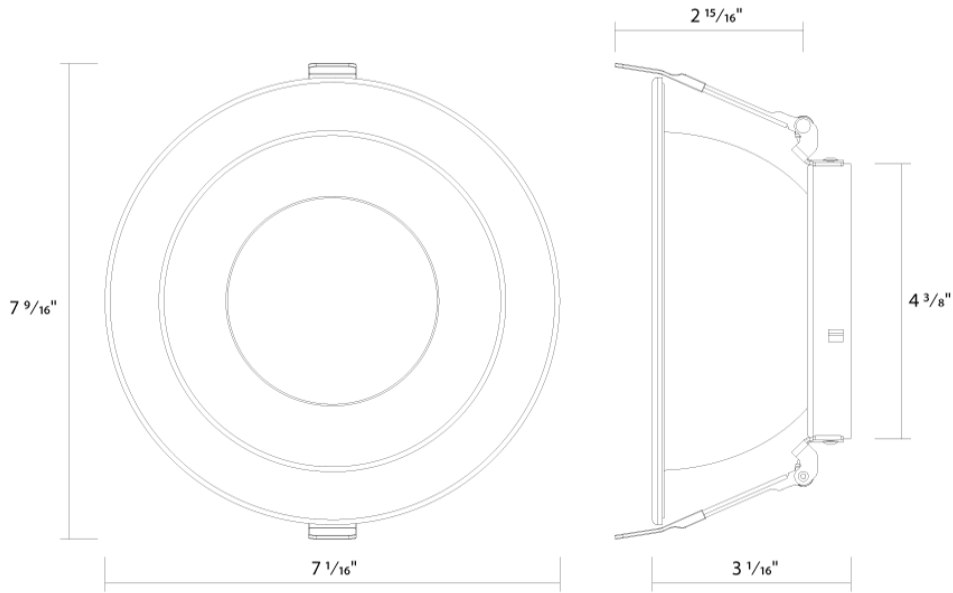

**Installation**

**Mounting:**

Twist-lock design to attach reflector trim to compatible LED light engine

**Construction**

**Trim Size:**

6"

**Trim Reflector:**

Smooth reflector constructed from anodized aluminum with powder coated paint finish

**Compliance**

**Trade Agreements Act Compliant:**

This product is a product of Cambodia and a "designated country" end product that complies with the Trade Agreements Act

Dimensions

Ordering Matrix

Family	Aperture/Size	Shape	Reflector Finish	Trim
ND22T	6H	R	HZ	
	3 = 3" 4 = 4" 4H = 4" 6 = 6" 6H = 6" 8 = 8" 10 = 10"	R = Round S = Square <sup>A1</sup>	W = White Reflector + Flange HZ = Haze Reflector + Flange HW = Haze Reflector + White Flange B = Black Reflector + Flange <sup>A2</sup>	Blank = Open Flanged Trim WW = Wall Wash Flanged Trim <sup>A3</sup>

<sup>A1</sup> Square not available in 10".

<sup>A2</sup> Black flange for black reflector only.

<sup>A3</sup> Wall wash available in 3", 4", 6" (12W) and 6" & 8" (20W, 30W, 50W)

<sup>300</sup> ND22-12 fits 3, 4, and 6"; ND22-20 and ND22-30 fit 4H, 6H, and 8" models; ND22-50 fits 6H, 8", and 10" models.