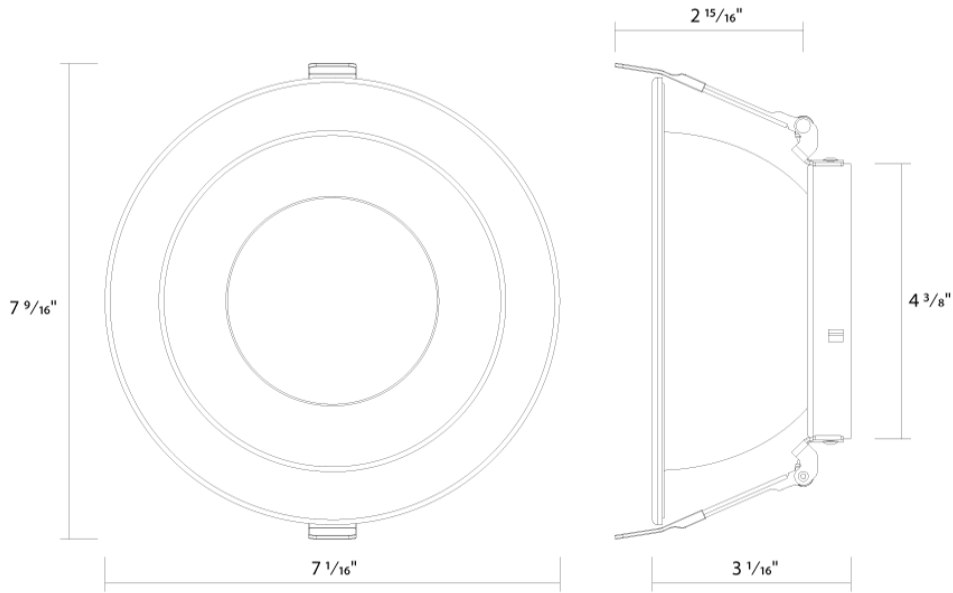

Technical Specifications

Performance

Product Type:

Trim Reflector

Description:

Modular commercial downlights with field-adjustable wattage, CCT, and optics. Select from various interchangeable modules, trims, and accessories.

Installation

Mounting:

Twist-lock design to attach reflector trim to compatible LED light engine

Construction

Trim Size:

6"

Trim Reflector:

Smooth reflector constructed from anodized aluminum with powder coated paint finish

Compliance

Trade Agreements Act Compliant:

This product is a product of Cambodia and a "designated country" end product that complies with the Trade Agreements Act

Dimensions

Ordering Matrix

Family	Aperture/Size	Shape	Reflector Finish	Trim
ND22T	6H	R	W	
	3 = 3" 4 = 4" 4H = 4" 6 = 6" 6H = 6" 8 = 8" 10 = 10"	R = Round S = Square ^{A1}	W = White Reflector + Flange HZ = Haze Reflector + Flange HW = Haze Reflector + White Flange B = Black Reflector + Flange ^{A2}	Blank = Open Flanged Trim WW = Wall Wash Flanged Trim ^{A3}

^{A1} Square not available in 10".

^{A2} Black flange for black reflector only.

^{A3} Wall wash available in 3", 4", 6" (12W) and 6" & 8" (20W, 30W, 50W)

³⁰⁰ ND22-12 fits 3, 4, and 6"; ND22-20 and ND22-30 fit 4H, 6H, and 8" models; ND22-50 fits 6H, 8", and 10" models.