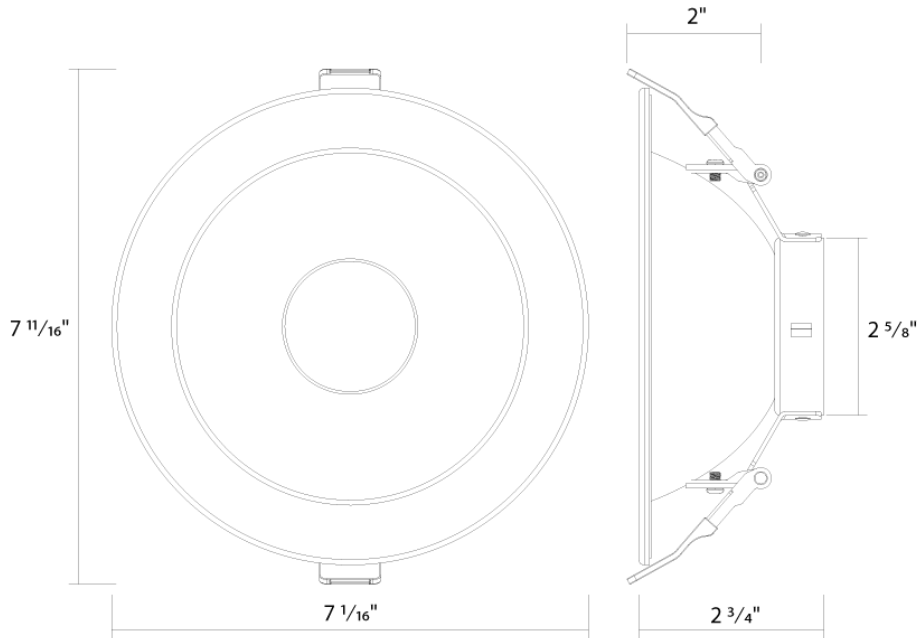

Installation

Mounting:

Twist-lock design to attach reflector trim to compatible LED light engine

Construction

Trim Size:

6"

Trim Reflector:

Smooth reflector constructed from anodized aluminum with powder coated paint finish

Compliance

Trade Agreements Act Compliant:

This product is a product of Cambodia and a "designated country" end product that complies with the Trade Agreements Act

Dimensions

Ordering Matrix

Family	Aperture/Size	Shape	Reflector Finish	Trim
ND22T	6	R	HW	
	3 = 3" 4 = 4" 4H = 4" 6 = 6" 6H = 6" 8 = 8" 10 = 10"	R = Round S = Square ^{A1}	W = White Reflector + Flange HZ = Haze Reflector + Flange HW = Haze Reflector + White Flange B = Black Reflector + Flange ^{A2}	Blank = Open Flanged Trim WW = Wall Wash Flanged Trim ^{A3}

^{A1} Square not available in 10".

^{A2} Black flange for black reflector only.

^{A3} Wall wash available in 3", 4", 6" (12W) and 6" & 8" (20W, 30W, 50W)

³⁰⁰ ND22-12 fits 3, 4, and 6"; ND22-20 and ND22-30 fit 4H, 6H, and 8" models; ND22-50 fits 6H, 8", and 10" models.