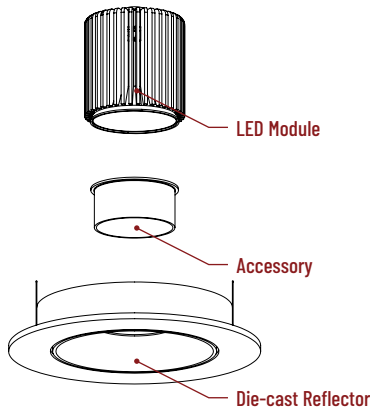

Translucent Decorative Collar

NIO-AS14(color)	5/8" length
NIO-AS19(color)	3/4" length
NIO-AS26(color)	1" length
Color:	
AM (amber), BLU (blue), FR (frosted), R (red)	

Translucent collars color the aperture with the specified color while producing white general light. Collars are available in different lengths. Use to add interest, create a theme, match a theme or define a space.

Opaque Collar Snoot

NIO-AS14(color)	5/8" length
NIO-AS19(color)	3/4" length
NIO-AS26(color)	1" length
Color:	
BLK (black), MPW (matte powder white), WH (white)	

Opaque snoot greatly reduces aperture brightness while preserving light output. (Note: Black snoot will reduce light)

Hex Cell Louver

NIO-HC	Black

Hex cell louver subtly reduces aperture brightness by reducing light output by about 20%.

TRIMLESS

4" Iolite trimless reflectors have no exposed trim flange and the result is a minimalist knife edge appearance. A trimless mount mud ring is installed after the drywall and a professional drywall finisher floats the ceiling to blend in the mud ring.