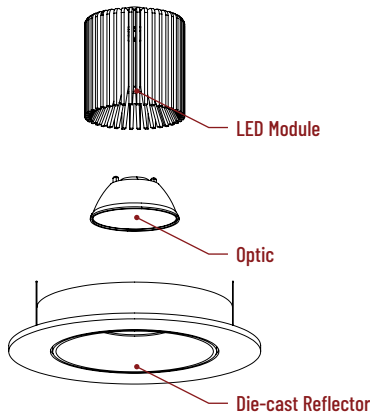

4" Iolite Accessories

4" Iolite Round Trimless Adjustable

Type
Project
Catalog No.
Notes

FIELD CHANGEABLE OPTICS

Iolite reflectors include spot, narrow flood and flood optics. Optics can be changed in the field by removing LED module from die-cast reflector. Replacement optics include an optional frosted lens. **Note: Frosted filter-optics and Premium TIR optics are not compatible with /HL LED modules.**

Frosted Filter-Optic

NIO-REFL15FR	15° Optic
NIO-REFL25FR	25° Optic
NIO-REFL38FR	38° Optic
NIO-REFL60FR	60° Optic

Optic assembly includes optional frosted lens. 25°, 38° and 60° optics are included with 800lm and 1000lm reflector. **Not compatible with /HL LED module.**

Premium TIR Optics

NIO-REFLTIR15	15° Optic
NIO-REFLTIR25	25° Optic

Not compatible with /HL LED module or Comfort Dim (CDX) technology

ACCESSORIES

Iolite accessories can be added at any point in the design process. Accessories easily install between LED module and die-cast reflector. Luminaire will accommodate (1) hex lower and (1) collar accessory, no accessory holder required.