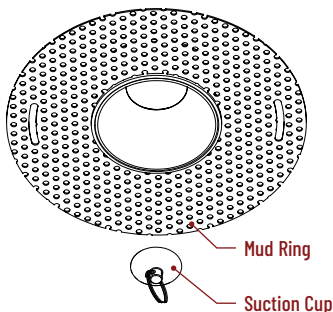

#### Opaque Collar Snoot

NIO-AS14(color)	5/8" length
NIO-AS19(color)	3/4" length
NIO-AS26(color)	1" length
<b>Color:</b>	
BLK (black), MPW (matte powder white), WH (white)	

Opaque snoot greatly reduces aperture brightness while preserving light output. (Note: Black snoot will reduce light)

#### Hex Cell Louver

NIO-HC	Black
--------	-------

Hex cell louver subtly reduces aperture brightness by reducing light output by about 20%.

### TRIMLESS

4" Iolite trimless reflectors have no exposed trim flange and the result is a minimalist knife edge appearance. A trimless mount mud ring is installed after the drywall and a professional drywall finisher floats the ceiling to blend in the mud ring.