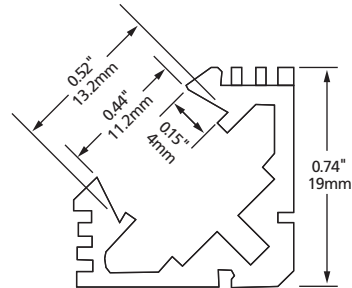

NOTE: available in 1M (39") lengths.