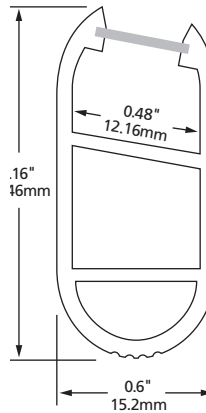

### Mounting Clips

LV-V1/V3-MC (6/bag)

NOTE: available in 1M (39") lengths.

**LV-LB-W3-FR**

Recessed aluminum extrusion and frosted PC cover

**End Caps**

LV-W1/W3-EC (2/bag)  
LV-W1/W3-EC-WF (2/bag)

**Mounting Clips**

LV-W1/W3-MC (6/bag)

NOTE: available in 1M (39") lengths.

**LV-ALP2908**

Recessed aluminum extrusion and frosted PC cover

**End Caps**

LV-ALP2908-EC (2/bag)  
LV-ALP2908-EC-WF (2/bag)

**Mounting Clips**

LV-ALP2908-MC (2/bag)

NOTE: available in 1M (39") lengths.

**LV-1401**

Closet aluminum extrusion with mounting brackets and frosted PC cover

1M (39") extrusion ships complete with two mounting end caps and one support bracket