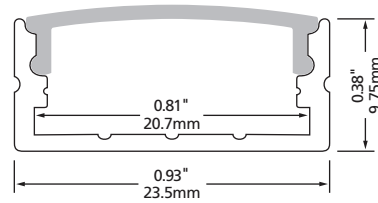

NOTE: available in 1M (39") lengths.