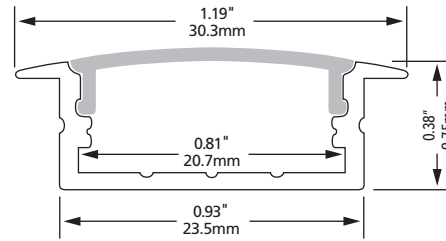

LV-W1/W3-MC (6/bag)

NOTE: available in 1M (39") lengths.

**LV-ALP2908**

Recessed aluminum extrusion and frosted PC cover

**End Caps**

LV-ALP2908-EC (2/bag)  
LV-ALP2908-EC-WF (2/bag)

**Mounting Clips**

LV-ALP2908-MC (2/bag)

NOTE: available in 1M (39") lengths.

**LV-1401**

Closet aluminum extrusion with mounting brackets and frosted PC cover

1M (39") extrusion ships complete with two mounting end caps and one support bracket