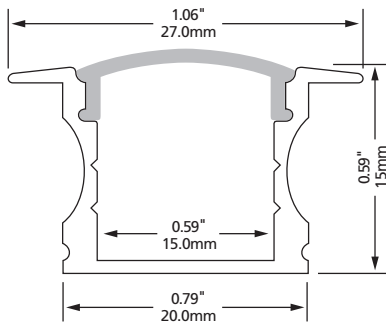

### Mounting Clips

LV-V1/V3-MC (6/bag)

NOTE: available in 1M (39") lengths.

**LV-LB-W3-FR**

Recessed aluminum extrusion and frosted PC cover

**End Caps**

LV-W1/W3-EC (2/bag)  
LV-W1/W3-EC-WF (2/bag)

**Mounting Clips**

LV-W1/W3-MC (6/bag)

NOTE: available in 1M (39") lengths.

**LV-ALP2908**

Recessed aluminum extrusion and frosted PC cover

**End Caps**

LV-ALP2908-EC (2/bag)  
LV-ALP2908-EC-WF (2/bag)

**Mounting Clips**

LV-ALP2908-MC (2/bag)

NOTE: available in 1M (39") lengths.

**LV-1401**

Closet aluminum extrusion with mounting brackets and frosted PC cover

1M (39") extrusion ships complete with two mounting end caps and one support bracket