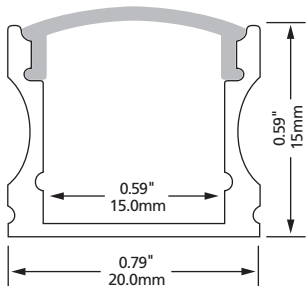

### Mounting Clips

LV-D1/D3-MC (6/bag)

NOTE: available in 1M (39") and 2M (78") lengths.