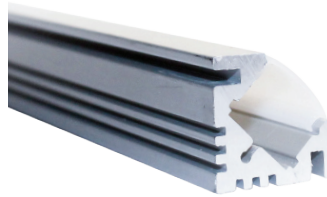

## LV-LB-V3-FR

Corner surface mounted aluminum extrusion and frosted PC cover