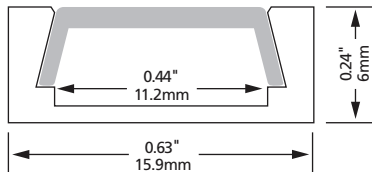

NOTE: available in 1M (39") and 2M (78") lengths.