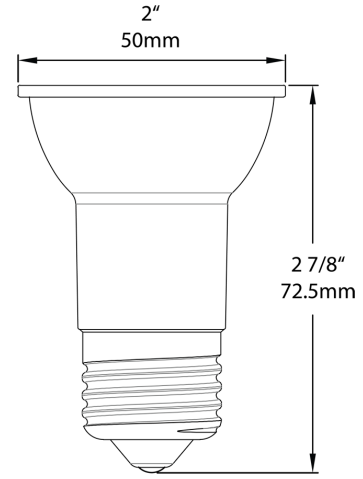

Project:	Type:	Prepared By:	Date:
-----------------	--------------	---------------------	--------------

Features and Benefits

- Produces rich and vibrant colors >90CRI
- Energy efficient replacement for incandescent and halogen Small diameter reflectors
- Constructed from durable materials which lowers risk of breakage
- Rated for use in enclosed and open fixtures in dry or damp locations
- Single optic and full face lens for precise beam angle control
- Longer lifespan compared to legacy equivalents minimizes replacement and maintenance costs
- Title 20 Compliant, ENERGY STAR Compliant, UL Listed
- Compatible with low voltage transformers (check compatibility list)

Technical Specifications		
<p>Performance</p> <p>Product Type: PAR</p> <p>Input Wattage: 6.5W</p> <p>Wattage Equivalency: 60W Halogen</p> <p>Lumens: 560lm</p> <p>Efficacy: 86lm/W</p> <p>L70 Lifespan: 25,000 Hours</p> <p>Construction</p> <p>Bulb Shape: PAR16</p> <p>For Use Outdoors in Open Fixtures: No</p>	<p>LED Characteristics</p> <p>Color Temperature: 3000K Warm White</p> <p>Color Accuracy (CRI): ≥90</p> <p>Beam Angle: 35°</p> <p>Installation</p> <p>Base Type: E26 Edison</p> <p>Electrical</p> <p>Power Factor: >0.9</p> <p>Operating Temperature: -20°C to 45°C (-4°F to 113°F)</p> <p>Dimmable: Yes</p> <p>Input Voltage: 120V</p>	<p>Flicker: ≤30%</p> <p>Other</p> <p>Warranty: RAB warrants that our LED products will be free from defects in materials and workmanship for a period of five (5) years from the date of delivery to the end user, including coverage of light output, color stability, driver performance and fixture finish. RAB's warranty is subject to all terms and conditions found at rablighting.com/warranty.</p> <p>Compliance</p> <p>UL Listed: Yes</p> <p>California Energy Commission (CEC) Status: Lawful for Sales in California</p>

Case and Pallet Dimensions

	QTY	LENGTH (in)	WIDTH (in)	HEIGHT (in)
CASE	12	8.74	6.61	3
PALLET	4320	44.49	40.47	43.94

Dimension

Light Distribution