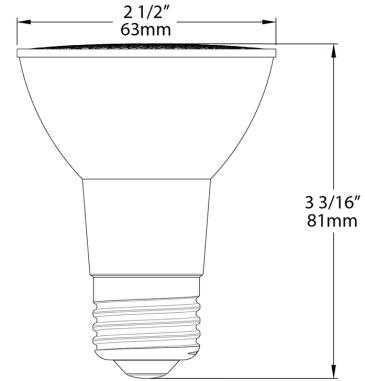

Technical Specifications		
Performance	LED Characteristics	Flicker:
Product Type: PAR	Color Temperature: 2700K Soft White	<30%
Input Wattage: 7W	Color Accuracy (CRI): 90 CRI	Other
Wattage Equivalency: 50W Halogen	Beam Angle: 40°	Warranty: RAB warrants that our LED products will be free from defects in materials and workmanship for a period of four (4) years from the date of delivery to the end user, including coverage of light output, color stability, driver performance and fixture finish. RAB's warranty is subject to all terms and conditions found at rablighting.com/warranty .
Lumens: 550lm	Installation	Compliance
Efficacy: 79lm/W	Base Type: E26 Edison	UL Listed: Yes
L70 Lifespan: 40,000 Hours	Electrical	California Energy Commission (CEC) Status: Lawful for Sales in California
Construction	Power Factor: 0.9	
Bulb Shape: PAR20	Operating Temperature: -20°C to 45°C (-4°F to 113°F)	
For Use Outdoors in Open Fixtures: No	Dimmable: Yes, down to 10%	
	Input Voltage: 120V	

Case and Pallet Dimensions

	QTY	LENGTH (in)	WIDTH (in)	HEIGHT (in)
CASE	12	10.8	8.1	4
PALLET	2880	43.2	37.9	48.7

Dimension

Light Distribution