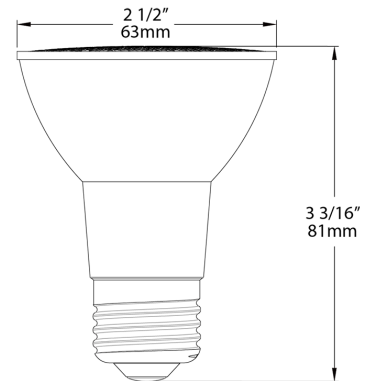

Technical Specifications		
<p>Performance</p> <p>Product Type: PAR</p> <p>Input Wattage: 7W</p> <p>Wattage Equivalency: 50W Halogen</p> <p>Lumens: 550lm</p> <p>Efficacy: 79lm/W</p> <p>L70 Lifespan: 40,000 Hours</p> <p>Construction</p> <p>Bulb Shape: PAR20</p> <p>For Use Outdoors in Open Fixtures: No</p>	<p>LED Characteristics</p> <p>Color Temperature: 3000K Warm White</p> <p>Color Accuracy (CRI): 90 CRI</p> <p>Beam Angle: 25°</p> <p>Installation</p> <p>Base Type: E26 Edison</p> <p>Electrical</p> <p>Power Factor: 0.9</p> <p>Operating Temperature: -20°C to 45°C (-4°F to 113°F)</p> <p>Dimmable: Yes, down to 10%</p> <p>Input Voltage: 120V</p>	<p>Flicker: <30%</p> <p>Other</p> <p>Warranty: RAB warrants that our LED products will be free from defects in materials and workmanship for a period of four (4) years from the date of delivery to the end user, including coverage of light output, color stability, driver performance and fixture finish. RAB's warranty is subject to all terms and conditions found at rablighting.com/warranty.</p> <p>Compliance</p> <p>UL Listed: Yes</p> <p>California Energy Commission (CEC) Status: Lawful for Sales in California</p>

Case and Pallet Dimensions

	QTY	LENGTH (in)	WIDTH (in)	HEIGHT (in)
CASE	12	10.8	8.1	4
PALLET	2880	43.2	37.9	48.7

Dimension

Light Distribution