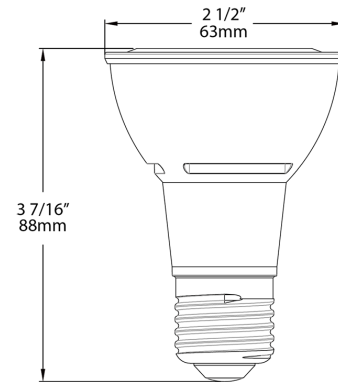

Technical Specifications		
Performance <hr/> Product Type: PAR Input Wattage: 7W Wattage Equivalency: 50W Halogen Lumens: 550lm Efficacy: 79lm/W L70 Lifespan: 40,000 Hours	LED Characteristics <hr/> Color Temperature: 3000K Warm White Color Accuracy (CRI): 90 CRI Beam Angle: 40° Installation <hr/> Base Type: E26 Edison Electrical <hr/> Power Factor: 0.9 Operating Temperature: -20°C to 45°C (-4°F to 113°F) Dimmable: Yes, down to 10% Input Voltage: 120V	Flicker: <30% Other <hr/> Warranty: RAB warrants that our LED products will be free from defects in materials and workmanship for a period of four (4) years from the date of delivery to the end user, including coverage of light output, color stability, driver performance and fixture finish. RAB's warranty is subject to all terms and conditions found at rablighting.com/warranty . Compliance <hr/> UL Listed: Yes California Energy Commission (CEC) Status: Lawful for Sales in California <hr/> \
Construction <hr/> Bulb Shape: PAR20 For Use Outdoors in Open Fixtures: No		

Case and Pallet Dimensions

	QTY	LENGTH (in)	WIDTH (in)	HEIGHT (in)
CASE	12	10.8	8.1	4
PALLET	2880	43.2	37.9	48.7

Dimension

Light Distribution