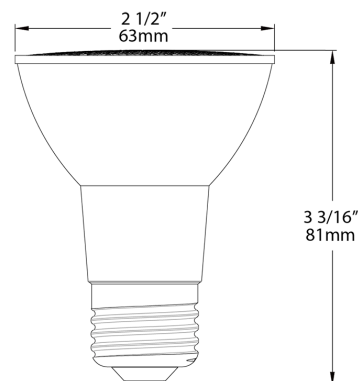

Technical Specifications		
<p>Performance</p> <p>Product Type: PAR</p> <p>Input Wattage: 7W</p> <p>Wattage Equivalency: 50W Halogen</p> <p>Lumens: 550lm</p> <p>Efficacy: 79lm/W</p> <p>L70 Lifespan: 40,000 Hours</p> <p>Construction</p> <p>Bulb Shape: PAR20</p> <p>For Use Outdoors in Open Fixtures: No</p>	<p>LED Characteristics</p> <p>Color Temperature: 4000K Cool White</p> <p>Color Accuracy (CRI): 90 CRI</p> <p>Beam Angle: 25°</p> <p>Installation</p> <p>Base Type: E26 Edison</p> <p>Electrical</p> <p>Power Factor: 0.9</p> <p>Operating Temperature: -20°C to 45°C (-4°F to 113°F)</p> <p>Dimmable: Yes, down to 10%</p> <p>Input Voltage: 120V</p>	<p>Flicker: <30%</p> <p>Other</p> <p>Warranty: RAB warrants that our LED products will be free from defects in materials and workmanship for a period of four (4) years from the date of delivery to the end user, including coverage of light output, color stability, driver performance and fixture finish. RAB's warranty is subject to all terms and conditions found at rablighting.com/warranty.</p> <p>Compliance</p> <p>UL Listed: Yes</p> <p>California Energy Commission (CEC) Status: Lawful for Sales in California</p>

Case and Pallet Dimensions

	QTY	LENGTH (in)	WIDTH (in)	HEIGHT (in)
CASE	12	10.8	8.1	4
PALLET	2880	43.2	37.9	48.7

Dimension

Light Distribution