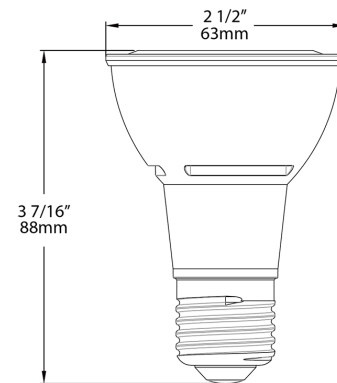

Technical Specifications		
<p>Performance</p> <p>Product Type: PAR</p> <p>Input Wattage: 7W</p> <p>Wattage Equivalency: 50W Halogen</p> <p>Lumens: 550lm</p> <p>Efficacy: 79lm/W</p> <p>L70 Lifespan: 40,000 Hours</p> <p>Construction</p> <p>Bulb Shape: PAR20</p> <p>For Use Outdoors in Open Fixtures: No</p>	<p>LED Characteristics</p> <p>Color Temperature: 4000K Cool White</p> <p>Color Accuracy (CRI): 90 CRI</p> <p>Beam Angle: 40°</p> <p>Installation</p> <p>Base Type: E26 Edison</p> <p>Electrical</p> <p>Power Factor: 0.9</p> <p>Operating Temperature: -20°C to 45°C (-4°F to 113°F)</p> <p>Dimmable: Yes, down to 10%</p> <p>Input Voltage: 120V</p>	<p>Flicker: <30%</p> <p>Other</p> <p>Warranty: RAB warrants that our LED products will be free from defects in materials and workmanship for a period of four (4) years from the date of delivery to the end user, including coverage of light output, color stability, driver performance and fixture finish. RAB's warranty is subject to all terms and conditions found at rablighting.com/warranty.</p> <p>Compliance</p> <p>UL Listed: Yes</p> <p>California Energy Commission (CEC) Status: Lawful for Sales in California</p>

Case and Pallet Dimensions

	QTY	LENGTH (in)	WIDTH (in)	HEIGHT (in)
CASE	12	10.8	8.1	4
PALLET	2880	43.2	37.9	48.7

Dimension

Light Distribution