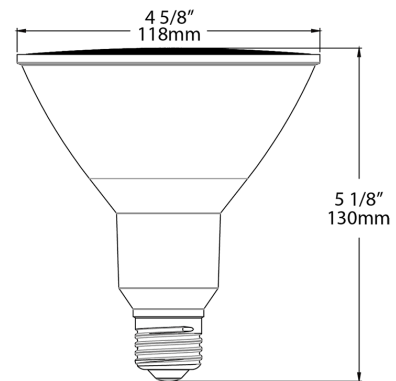

Technical Specifications		
<p>Performance</p> <p>Product Type: PAR</p> <p>Input Wattage: 12W</p> <p>Lumens: 950lm</p> <p>Efficacy: 79lm/W</p> <p>L70 Lifespan: 40,000 Hours</p> <p>Construction</p> <p>Bulb Shape: PAR38</p> <p>For Use Outdoors in Open Fixtures: Yes</p> <p>LED Characteristics</p> <p>Color Temperature: 2700K Soft White</p>	<p>Color Accuracy (CRI): 90 CRI</p> <p>Beam Angle: 40°</p> <p>Installation</p> <p>Base Type: E26 Edison</p> <p>Electrical</p> <p>Power Factor: 0.9</p> <p>Operating Temperature: -20°C to 45°C (-4°F to 113°F)</p> <p>Dimmable: Yes, down to 10%</p> <p>Input Voltage: 120V</p> <p>Flicker: <30%</p>	<p>Other</p> <p>Warranty: RAB warrants that our LED products will be free from defects in materials and workmanship for a period of four (4) years from the date of delivery to the end user, including coverage of light output, color stability, driver performance and fixture finish. RAB's warranty is subject to all terms and conditions found at rablighting.com/warranty.</p> <p>Compliance</p> <p>UL Listed: Yes</p> <p>California Energy Commission (CEC) Status: Lawful for Sales in California</p>

Case and Pallet Dimensions

	QTY	LENGTH (in)	WIDTH (in)	HEIGHT (in)
CASE	6	14.9	10	6
PALLET	432	44.7	39.8	49.5

Dimension

Light Distribution