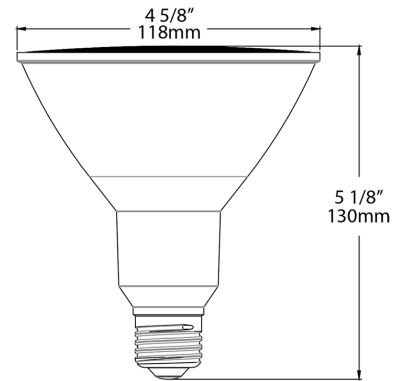

Technical Specifications		
<p>Performance</p> <p>Product Type: PAR</p> <p>Input Wattage: 12W</p> <p>Lumens: 950lm</p> <p>Efficacy: 79lm/W</p> <p>L70 Lifespan: 40,000 Hours</p>	<p>Color Accuracy (CRI): 90 CRI</p> <p>Beam Angle: 40°</p> <p>Installation</p> <p>Base Type: E26 Edison</p> <p>Electrical</p> <p>Power Factor: 0.9</p> <p>Operating Temperature: -20°C to 45°C (-4°F to 113°F)</p> <p>Dimmable: Yes, down to 10%</p> <p>Input Voltage: 120V</p> <p>Flicker: <30%</p>	<p>Other</p> <p>Warranty: RAB warrants that our LED products will be free from defects in materials and workmanship for a period of four (4) years from the date of delivery to the end user, including coverage of light output, color stability, driver performance and fixture finish. RAB's warranty is subject to all terms and conditions found at rablighting.com/warranty.</p> <p>Compliance</p> <p>UL Listed: Yes</p> <p>California Energy Commission (CEC) Status: Lawful for Sales in California</p>
<p>Construction</p> <p>Bulb Shape: PAR38</p> <p>For Use Outdoors in Open Fixtures: Yes</p> <p>LED Characteristics</p> <p>Color Temperature: 3000K Warm White</p>		

Case and Pallet Dimensions

	QTY	LENGTH (in)	WIDTH (in)	HEIGHT (in)
CASE	6	14.9	10	6
PALLET	432	44.7	39.8	49.5

Dimension

Light Distribution