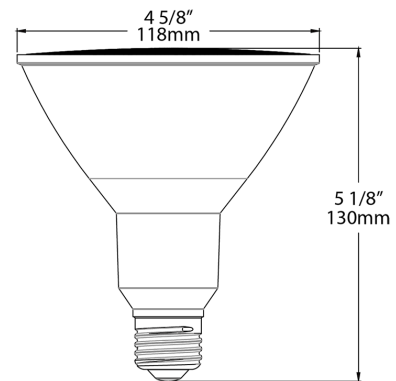

Technical Specifications		
<p>Performance</p> <p>Product Type: PAR</p> <p>Input Wattage: 16W</p> <p>Lumens: 1,370lm</p> <p>Efficacy: 83lm/W</p> <p>L70 Lifespan: 40,000 Hours</p>	<p>Color Accuracy (CRI): 90 CRI</p> <p>Beam Angle: 25°</p> <p>Installation</p> <p>Base Type: E26 Edison</p> <p>Electrical</p> <p>Power Factor: 0.9</p> <p>Operating Temperature: -20°C to 45°C (-4°F to 113°F)</p> <p>Dimmable: Yes, down to 10%</p> <p>Input Voltage: 120V</p> <p>Flicker: <30%</p>	<p>Other</p> <p>Warranty: RAB warrants that our LED products will be free from defects in materials and workmanship for a period of four (4) years from the date of delivery to the end user, including coverage of light output, color stability, driver performance and fixture finish. RAB's warranty is subject to all terms and conditions found at rablighting.com/warranty.</p> <p>Compliance</p> <p>UL Listed: Yes</p> <p>California Energy Commission (CEC) Status: Lawful for Sales in California</p>
<p>Construction</p> <p>Bulb Shape: PAR38</p> <p>For Use Outdoors in Open Fixtures: Yes</p> <p>LED Characteristics</p> <p>Color Temperature: 2700K Soft White</p>		

Case and Pallet Dimensions

	QTY	LENGTH (in)	WIDTH (in)	HEIGHT (in)
CASE	6	14.9	10	6
PALLET	432	44.7	39.8	49.5

Dimension

Light Distribution