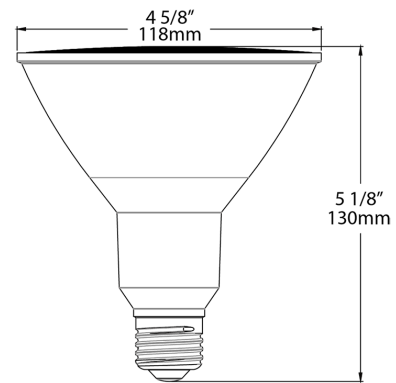

Technical Specifications		
<p>Performance</p> <p>Product Type: PAR</p> <p>Input Wattage: 16W</p> <p>Lumens: 1,370lm</p> <p>Efficacy: 83lm/W</p> <p>L70 Lifespan: 40,000 Hours</p> <hr/> <p>Construction</p> <p>Bulb Shape: PAR38</p> <p>For Use Outdoors in Open Fixtures: Yes</p> <hr/> <p>LED Characteristics</p> <p>Color Temperature: 2700K Soft White</p>	<p>Color Accuracy (CRI): 90 CRI</p> <p>Beam Angle: 40°</p> <hr/> <p>Installation</p> <p>Base Type: E26 Edison</p> <hr/> <p>Electrical</p> <p>Power Factor: 0.9</p> <p>Operating Temperature: -20°C to 45°C (-4°F to 113°F)</p> <p>Dimmable: Yes, down to 10%</p> <p>Input Voltage: 120V</p> <p>Flicker: <30%</p>	<p>Other</p> <p>Warranty: RAB warrants that our LED products will be free from defects in materials and workmanship for a period of four (4) years from the date of delivery to the end user, including coverage of light output, color stability, driver performance and fixture finish. RAB's warranty is subject to all terms and conditions found at rablighting.com/warranty.</p> <hr/> <p>Compliance</p> <p>UL Listed: Yes</p> <p>California Energy Commission (CEC) Status: Lawful for Sales in California</p> <hr/> <p>\</p>

Case and Pallet Dimensions

	QTY	LENGTH (in)	WIDTH (in)	HEIGHT (in)
CASE	6	14.9	10	6
PALLET	432	44.7	39.8	49.5

Dimension

Light Distribution