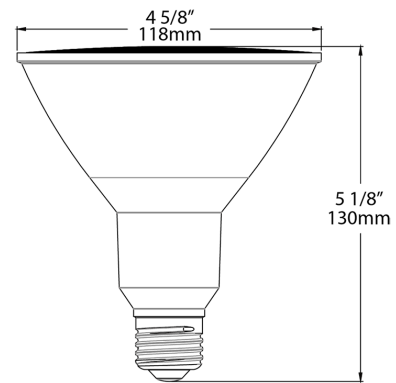

Technical Specifications		
<p>Performance</p> <p>Product Type: PAR</p> <p>Input Wattage: 16W</p> <p>Lumens: 1,370lm</p> <p>Efficacy: 83lm/W</p> <p>L70 Lifespan: 40,000 Hours</p>	<p>Color Accuracy (CRI): 90 CRI</p> <p>Beam Angle: 40°</p> <p>Installation</p> <p>Base Type: E26 Edison</p> <p>Electrical</p> <p>Power Factor: 0.9</p> <p>Operating Temperature: -20°C to 45°C (-4°F to 113°F)</p> <p>Dimmable: Yes, down to 10%</p> <p>Input Voltage: 120V</p> <p>Flicker: <30%</p>	<p>Other</p> <p>Warranty: RAB warrants that our LED products will be free from defects in materials and workmanship for a period of four (4) years from the date of delivery to the end user, including coverage of light output, color stability, driver performance and fixture finish. RAB's warranty is subject to all terms and conditions found at rablighting.com/warranty.</p> <p>Compliance</p> <p>UL Listed: Yes</p> <p>California Energy Commission (CEC) Status: Lawful for Sales in California</p>
<p>Construction</p> <p>Bulb Shape: PAR38</p> <p>For Use Outdoors in Open Fixtures: Yes</p> <p>LED Characteristics</p> <p>Color Temperature: 3000K Warm White</p>		

Case and Pallet Dimensions

	QTY	LENGTH (in)	WIDTH (in)	HEIGHT (in)
CASE	6	14.9	10	6
PALLET	432	44.7	39.8	49.5

Dimension

Light Distribution