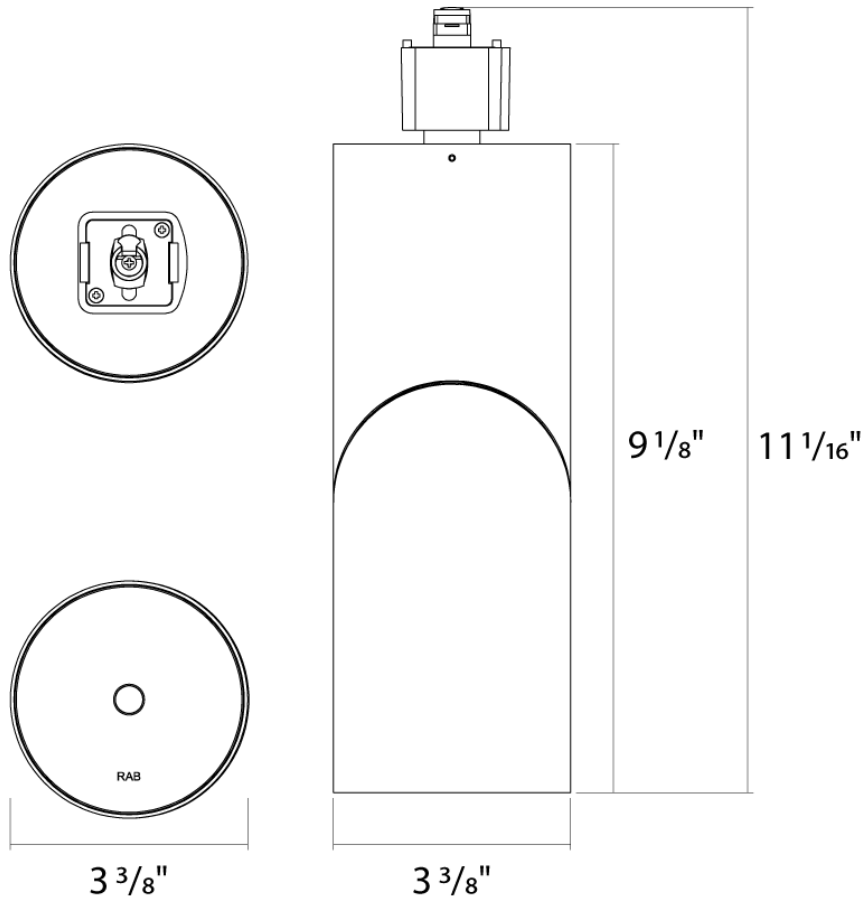

Dimensions

Ordering Matrix

Family	Size/Wattage	Mounting	Color Temp	Optics	Finish	Driver
PIVOT	L		Blank		B	
	S = 8W M = 10/8/06 L = 20/15/10	Blank = H-Track Mount	Blank = 3000/4000/5000K CCT Adjustable Blank = 2700/3000/3500/4000/5000K CCT Adjustable	Blank = 36° 24D = 24°	Blank = White B = Black	Blank = 120V, TRIAC Dimming