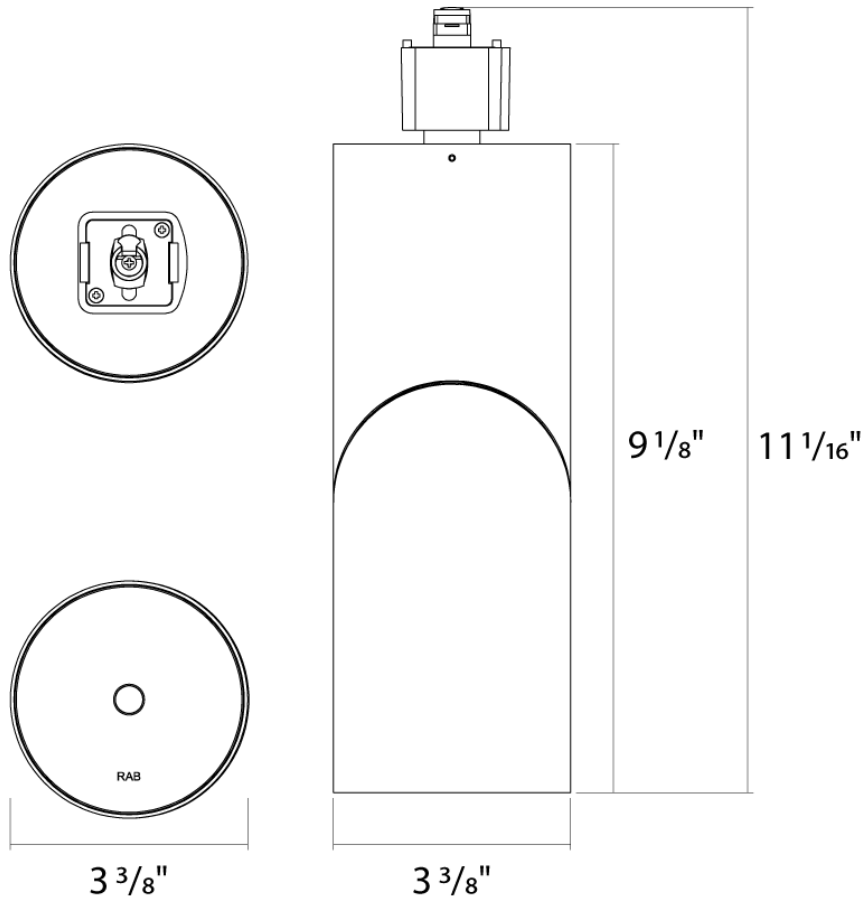

Technical Specifications

<p>Field Adjustability</p> <p>Field Adjustable: Field Adjustable Light Output: 20/15/10W (factory default 20W) Color Temperature Selectable: 2700K, 3000K, 3500K, 4000K and 5000K (factory default 4000K)</p> <p>Compliance</p> <p>UL Listed: Suitable for dry locations</p> <p>IP Rating: IP20</p> <p>LED Characteristics</p> <p>LEDs: Long-life, high-efficacy, COB (Chip on Board) LEDs</p> <p>Color Temperature: 2700/3000/3500/4000/5000K CCT Adjustable</p> <p>Electrical</p> <p>Driver: Constant Current, Class 2, 120V, 60 Hz, 120V 10W: 0.19A 8W: 0.14A 6W: 0.10A</p> <p>Dimming Driver: 120V TRIAC Dimmers</p>	<p>Aux Power Supply: No</p> <p>Dim to Off: No</p> <p>Surge Protection: Ring Wave L-N:2.5 kV, LN-PE 2.5 kV</p> <p>Construction</p> <p>Cold Weather Starting: The minimum starting temperature is -4°F (-20°C)</p> <p>Maximum Ambient Temperature: Suitable for use in up to 104°F (40°C)</p> <p>Housing: Aluminum</p> <p>Reflector: Polycarbonate</p> <p>Finish: Formulated for high durability and long-lasting color</p> <p>Performance</p> <p>Lifespan: 100,000-Hour LED lifespan based on IESlm-80 results and TM-21 calculations</p>	<p>Installation</p> <p>Mounting: H-Track Mount</p> <p>Optical</p> <p>Optics: 36°</p> <p>Other</p> <p>5-Year Limited Warranty: The RAB 5-year, limited warranty covers light output, driver performance and paint finish. RAB's warranty is subject to all terms and conditions found at rablighting.com/warranty.</p>
---	---	---

Dimensions

Ordering Matrix

Family	Size/Wattage	Mounting	Color Temp	Optics	Finish	Driver
PIVOT	L		Blank			
	S = 8W M = 10/8/06 L = 20/15/10	Blank = H-Track Mount	Blank = 3000/4000/5000K CCT Adjustable Blank = 2700/3000/3500/4000/5000K CCT Adjustable	Blank = 36° 24D = 24°	Blank = White B = Black	Blank = 120V, TRIAC Dimming