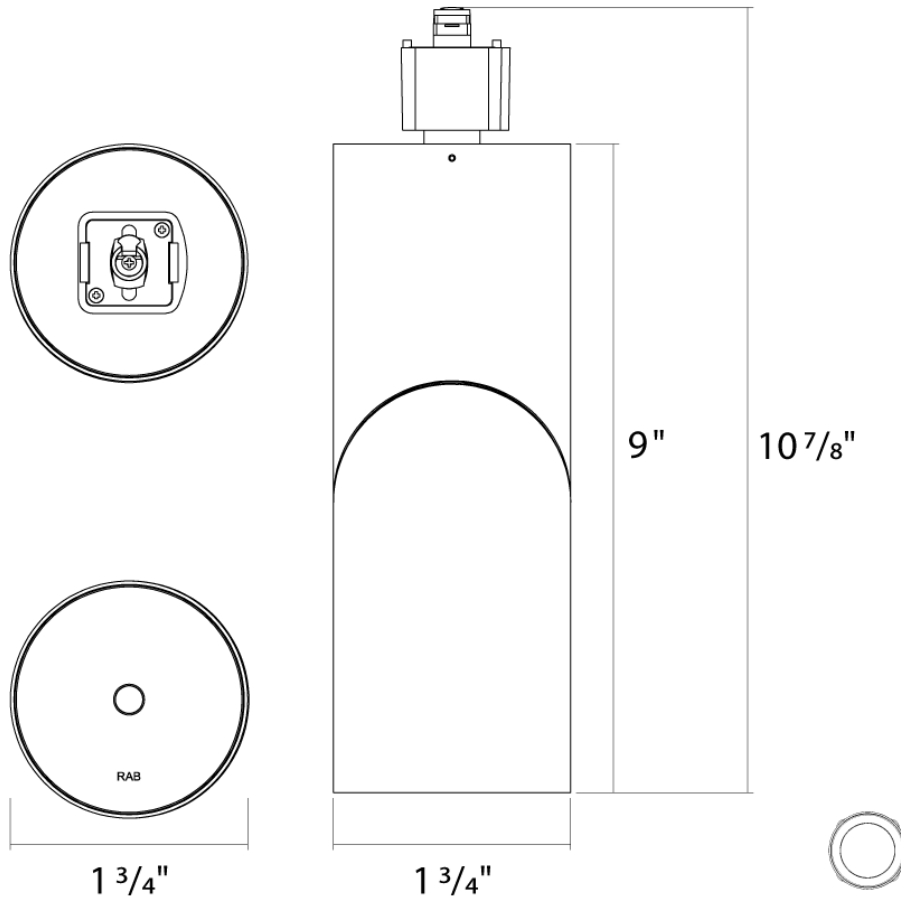

Dimensions

Ordering Matrix

Family	Size/Wattage	Mounting	Color Temp	Optics	Finish	Driver
PIVOT	S				B	
	S = 8W M = 10/8/06 L = 20/15/10	Blank = H-Track Mount	Blank = 3000/4000/5000K CCT Adjustable Blank = 2700/3000/3500/4000/5000K CCT Adjustable	Blank = 36° 24D = 24°	Blank = White B = Black	Blank = 120V, TRIAC Dimming