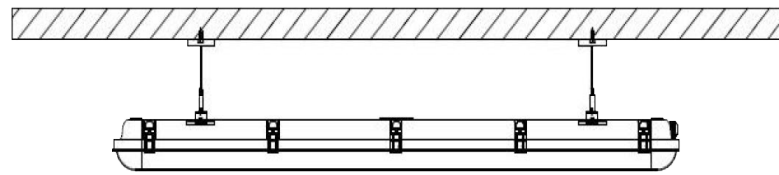

INSTALLATION

SUSPENDED

Our easy installation vapor-tight fixture

Complete the installation in 3 steps. Save your time and maintain cost.

VS

Other common vapor-tight fixture