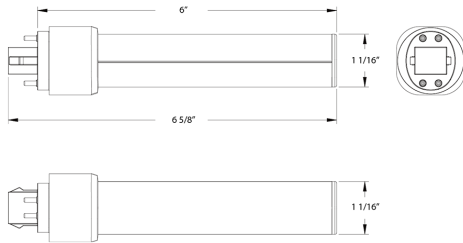

DLC Product Code: PZWJK24U

**Case and Pallet Dimensions**

	QTY	LENGTH (in)	WIDTH (in)	HEIGHT (in)
CASE	12	6.5	4.9	7
PALLET	4032	47.2	39.4	49.6

**Wiring Diagram**

**Dimension**

**Features**

- Replaces CFL 18W, 26W, and 32W G24q Lamps
- Ballast Compatible. Directly Compatible with Most Existing CFL Ballasts.
- Compatible with G24q / GX24q (4-pin CFL) installations
- 50,000 hour Lifespan
- Environmentally friendly, no mercury used
- UL Listed, DLC Listed
- Rated for use in enclosed and open fixtures in dry or damp locations
- 5 Year No Compromise Warranty