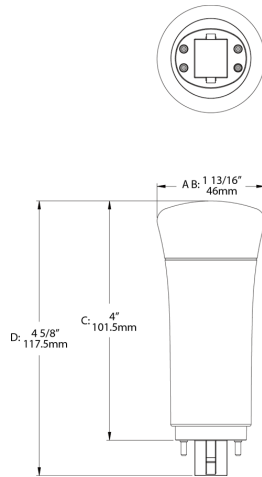

DLC Product Code: PLZL4JVYQPK8

**Case and Pallet Dimensions**

	QTY	LENGTH (in)	WIDTH (in)	HEIGHT (in)
CASE	12	8.1	6.1	5
PALLET	3456	47.2	39.4	47.6

**Wiring Diagram**

**Dimension**

**Features**

- Replaces CFL 18W, 26W, and 32W G24q Lamps
- Ballast Compatible. Directly Compatible with Most Existing CFL Ballasts.
- Compatible with G24q / GX24q (4-pin CFL) installations
- 50,000 hour Lifespan
- Environmentally friendly, no mercury used
- UL Listed, DLC Listed
- Rated for use in enclosed and open fixtures in dry or damp locations
- 5 Year No Compromise Warranty

## Ordering Matrix

Family	Wattage	Orientation	CRI/Color Temp	Installation Type
PLC	9	V	830	DIR
	9 = 9W	H = Horizontal V = Vertical	850 = 80 CRI, 5000K 840 = 80 CRI, 4000K 835 = 80 CRI, 3500K 830 = 80 CRI, 3000K 827 = 80 CRI, 2700K	DIR = Ballast Compatible