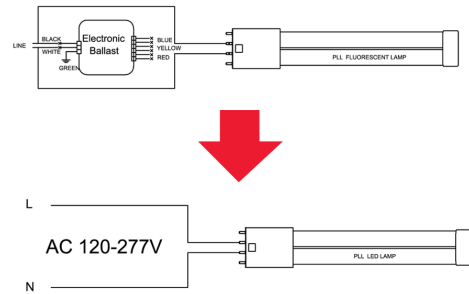

PLL-17-835-BYP

California Energy Commission (CEC) Status:

Lawful for Sales in California

Application:

Suitable for damp locations and totally enclosed fixtures.

DLC Listed:

This product is on the Design Lights Consortium (DLC) Qualified Products List and is eligible for rebates from DLC Member Utilities. Designed to meet DLC 5.1 requirements.

DLC Product Code: PSNCMEPC

\ _____

Case and Pallet Dimensions

	QTY	LENGTH (in)	WIDTH (in)	HEIGHT (in)
CASE	25	23.6	9.8	7
PALLET	1400	47.2	39.4	40.2

Wiring Diagram

Dimension