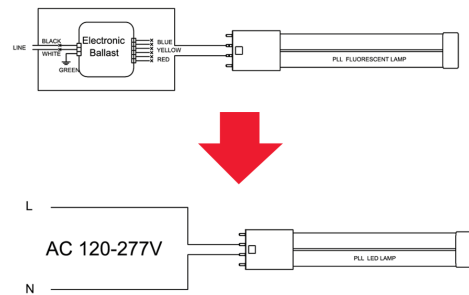

Technical Specifications (continued)

Compliance

UL Recognized:

Yes

UL Classified:

Yes

NSF Listed:

Meets NSF/ANSI standards for use in Food Zone (non-contact), Splash, and Non-Food Zones. Tube guard required in open fixtures.

Certification Model Number:

PLL-17-850-BYP

California Energy Commission (CEC) Status:

Lawful for Sales in California

Application:

Suitable for damp locations and totally enclosed fixtures.

DLC Listed:

This product is on the Design Lights Consortium (DLC) Qualified Products List and is eligible for rebates from DLC Member Utilities. Designed to meet DLC 5.1 requirements.

DLC Product Code: PQWNE0TM

\

Case and Pallet Dimensions

	QTY	LENGTH (in)	WIDTH (in)	HEIGHT (in)
CASE	25	23.6	9.8	7
PALLET	1400	47.2	39.4	40.2

Wiring Diagram