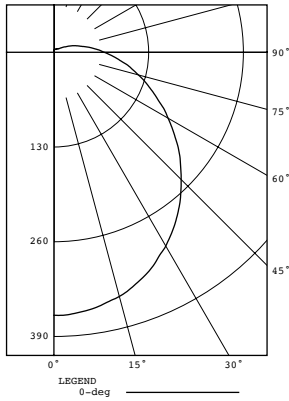

P730008-030-30

Photometrics:

ELECTRICAL DATA	P730008-030-30
Input Voltage	120 V
Input Frequency	60 Hz
Input Current	0.171 A
THD	<20%
EMI/RFI	FCC Title 47, Part 15, Class B
Operating Temperature	-30 °C
Dimming	Yes*
Over-voltage, over-current, short-circuit protected	
*See Dimming Notes for more information	

P730008-030-30
LED Light Engine: 3000 K 90 CRI
System Wattage: 20.2
Fixture delivered lumens: 1350
Fixture Efficacy: 66.8
Spacing Criteria: 1.26

CANDELA DISTRIBUTION

DEG	CANDELA	LUMENS
0	361	
5	359	34
15	347	98
25	323	149
35	289	181
45	247	191
55	203	182
65	159	158
75	120	127
85	85	93
90	69	
95	56	62
105	34	36
115	18	19
125	9	9
135	6	5
145	6	3
155	5	2
165	4	1
175	3	0
180	3	

ZONAL LUMEN SUMMARY

ZONE	LUMENS	%FIXT
0-30	281	20.8
0-40	461	34.2
0-60	834	61.8
0-90	1213	89.8
90-120	117	8.6
90-130	125	9.3
90-150	134	9.9
90-180	137	10.2
0-180	1350	100.0

Test 18.00023 Test Date 01/08/18