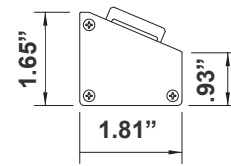

Note: _____

Type: _____

SELECTION:

1.65"(H) x 17.91"(W) x 1.81"(D)

A sleek, space-saving solution combining task lighting with conveniently angled power outlets. Ideal for kitchen, office, or workshop installations, this unit provides both illumination and easy access to electrical power beneath cabinets.

Model	Size	Receptacles	USB	Finish
PSA	18	2R	1U	

BR = BRONZE
BN = BRUSHED NICKEL
WH = WHITE