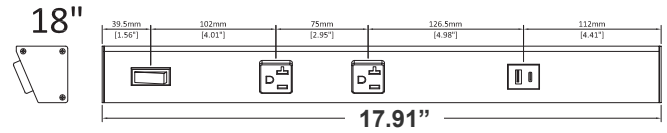

Note: _____

Type: _____

SELECTION:

1.65"(H) x 17.91"(W) x 1.81"(D)

A sleek, space-saving solution combining task lighting with conveniently angled power outlets. Ideal for kitchen, office, or workshop installations, this unit provides both illumination and easy access to electrical power beneath cabinets.

Model	Size	Receptacles	USB	Finish
PSA	18	2R	1U	

BR = BRONZE
BN = BRUSHED NICKEL
WH = WHITE