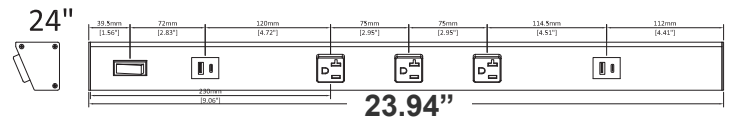

1.65"(H) x 23.94"(W) x 1.81"(D)

Features

- 5-Year Warranty
- 50,000 Hours Rated Life
- USB: Quick Charge
- 24In Angled 3-Receptacle 2 Usb 20A Power Strip

Technical Specifications

Mechanical:

- Bronze, Brushed Nickel and White Finish
- Three 20 Amp Receptacles
- Two 5V USB-A
- Two 5V USB-B
- Circuit Breaker Test Switch
- Housing: Heavy Die-Formed Steel, White Powder Coated
- Lens Snaps Into The Tabs Of The Housing Fixture
- Mounting: Surface Mount, Wall Mount
- Operating Temperature: -4°F -113°F
- Suitable For Damp Location
- 5-Year Warranty