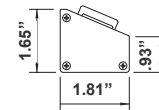

1.65"(H) x 23.94"(W) x 1.81"(D)

Features

- 5-Year Warranty
- 50,000 Hours Rated Life
- USB: Quick Charge
- 24In Angled 3-Receptacle 2 Usb 20A Power Strip

Technical Specifications

Mechanical:

- Bronze, Brushed Nickel and White Finish
- Three 20 Amp Receptacles
- Two 5V USB-A
- Two 5V USB-B
- Circuit Breaker Test Switch
- Housing: Heavy Die-Formed Steel, White Powder Coated
- Lens Snaps Into The Tabs Of The Housing Fixture
- Mounting: Surface Mount, Wall Mount
- Operating Temperature: -4°F -113°F
- Suitable For Damp Location
- 5-Year Warranty