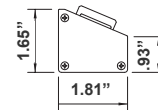

Note: _____

Type: _____

1.65"(H) x 30"(W) x 1.81"(D)

A sleek, space-saving solution combining task lighting with conveniently angled power outlets. Ideal for kitchen, office, or workshop installations, this unit provides both illumination and easy access to electrical power beneath cabinets.