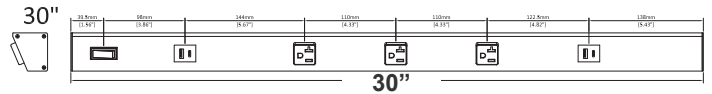

Note: _____

Type: _____

1.65"(H) x 30"(W) x 1.81"(D)

A sleek, space-saving solution combining task lighting with conveniently angled power outlets. Ideal for kitchen, office, or workshop installations, this unit provides both illumination and easy access to electrical power beneath cabinets.