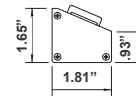

Note: _____

Type: _____

1.65"(H) x 35.94"(W) x 1.81"(D)

A sleek, space-saving solution combining task lighting with conveniently angled power outlets. Ideal for kitchen, office, or workshop installations, this unit provides both illumination and easy access to electrical power beneath cabinets.