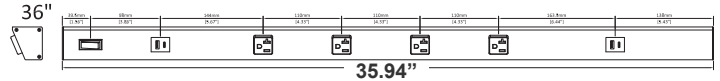

Note: _____

Type: _____

1.65"(H) x 35.94"(W) x 1.81"(D)

A sleek, space-saving solution combining task lighting with conveniently angled power outlets. Ideal for kitchen, office, or workshop installations, this unit provides both illumination and easy access to electrical power beneath cabinets.