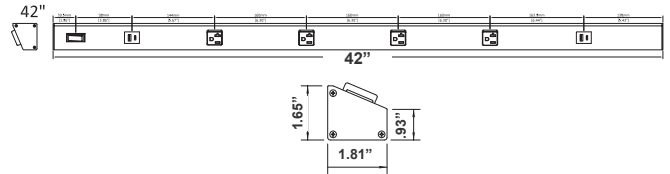

PSA SERIES

Under Cabinet Lighting

WESTGATE
THE FUTURE IS HERE...AND IT'S QUITE BRIGHT!

PSA-42-4R-2U -BR
PSA-42-4R-2U-BN
PSA-42-4R-2U-WH

ANGLED POWER STRIP W/ POWER & USB RECEPTACLES

Customer Name: _____

Project Name: _____

Note: _____

Type: _____

A sleek, space-saving solution combining task lighting with conveniently angled power outlets. Ideal for kitchen, office, or workshop installations, this unit provides both illumination and easy access to electrical power beneath cabinets.

1.65”(H) x 42”(W) x 1.81”(D)

Features

- 5-Year Warranty
- 50,000 Hours Rated Life
- USB: Quick Charge
- 36In Angled 4-Receptacle 2 Usb 20A Power Strip

Technical Specifications

Mechanical:

- Bronze, Brushed Nickel and White Finish
- • Four 20 Amp Receptacles
- • Two 5V USB-A
- • Two 5V USB-B
- • Circuit Breaker Test Switch
- Housing: Heavy Die-Formed Steel, White Powder Coated
- Lens Snaps Into The Tabs Of The Housing Fixture
- Mounting: Surface Mount, Wall Mount
- Operating Temperature: -4°F -113°F
- Suitable For Damp Location
- 5-Year Warranty

Power Where You Need It:

- Easy plug-in access, perfect for under cabinets or desks
- Combines standard outlets with both USB-A and USB-C ports
- Multiple lengths and port configurations to fit any need
- Premium materials with a modern, professional look
- Quick to mount in residential or commercial spaces
- Perfect for kitchens, workstations, and hospitality settings

Applications:

- Angled Power Strip with Power & USB Receptacles – A compact, undercabinet solution featuring angled AC outlets and built-in USB ports for convenient charging and power access in kitchens, offices, and workspaces.

Phone: (877) 805-2252 | Fax: (877) 805-2252
www.westgatemfg.com

WG-04172025