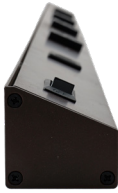

Other Views:

Bronze:

Side View