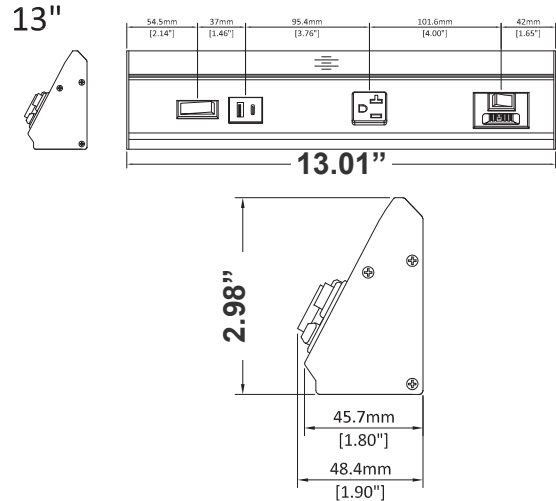

Customer Name: _____

Project Name: _____

Note: _____ Type: _____

2.98"(H) x 13.01"(W) x 1.9"(D)

Features

- 5-Year Warranty
- 50,000 Hours Rated Life
- USB: Quick Charge

Technical Specifications

Electrical: