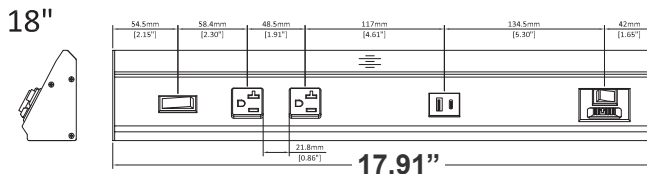

Customer Name: \_\_\_\_\_

Project Name: \_\_\_\_\_

Note: \_\_\_\_\_ Type: \_\_\_\_\_

**2.98"(H) x 17.91"(W) x 1.9"(D)**