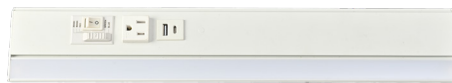

Other Views:

Bronze:

Front View

Front View

Brushed Nickel:

Front View

Front View

White:

Front View

Front View

Performance Table: PSAL-24-3R-MCT5

MODEL NO.	Voltage	Lumens	Color Temp.
PSAL-24-3R-MCT5-BR PSAL-24-3R-MCT5-BN PSAL-24-3R-MCT5-WH	120~277V	790LM	2700K 3000K 3500K 4000K 5000K

Sample Ordering

Model	Size	Style	Color Temp.	Finish
PSAL	24	3R	MCT5	____

BR = BRONZE
BN = BRUSHED NICKEL
WH = WHITE