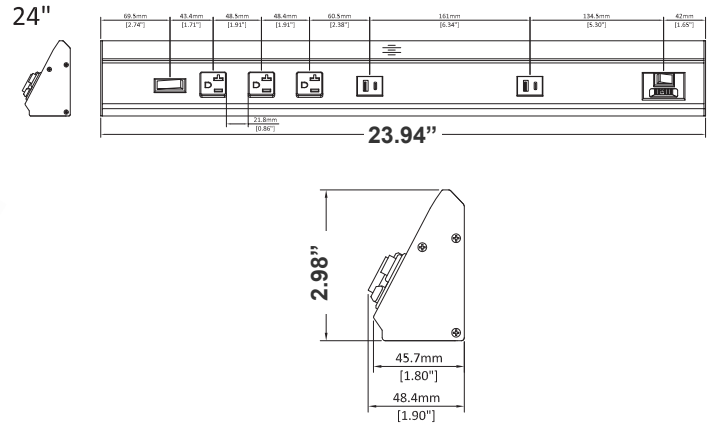

A sleek, space-saving solution combining task lighting with conveniently angled power outlets. Ideal for kitchen, office, or workshop installations, this unit provides both illumination and easy access to electrical power beneath cabinets.

2.98”(H) x 23.94”(W) x 1.9”(D)

Features

- 5-Year Warranty
- 50,000 Hours Rated Life
- USB: Quick Charge

Technical Specifications

Electrical:

- Voltage: 120-277V AC 50/60Hz
- Power Factor: >0.9

Mechanical:

- Bronze, Brushed Nickel and White Finish
- Three 20 Amp Receptacles
- Two 5V USB-A
- Two 5V USB-B
- Circuit Breaker Test Switch
- Selectable Color Temperature Switch
- Housing: Heavy Die-Formed Steel, White Powder Coated
- Lens Snaps Into The Tabs Of The Housing Fixture
- Mounting: Surface Mount, Wall Mount
- Operating Temperature: -4°F -113°F
- Suitable For Damp Location
- 5-Year Warranty

Lighting:

- Total Lumens: 790LM
- Color Temperatures: 2700K/3000K/3500K/4000K/5000K
- Color Rendering Index: CRI ≥ 80
- Beam Angle: 120°
- 50,000 Hours Rated Life

Power Where You Need It:

- Provides task lighting, ideal for under cabinets or workspaces
- Includes standard outlets, USB-A, and USB-C ports to charge any device
- Easy access to power while maintaining a clean, organized look
- Quick to mount for both residential and commercial application
- Available in multiple lengths, power levels, and lighting configurations
- Perfect for kitchens, workstations, and hospitality settings

Applications:

- Designed for installation under cabinets in kitchens, offices, workshops, or commercial spaces, this unit combines task lighting and accessible angled power outlets. It provides efficient illumination and convenient electrical access for appliances, tools, and devices while maintaining a clean, unobtrusive look.