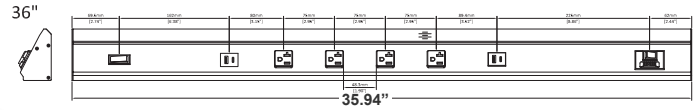

**WESTGATE**  
THE FUTURE IS HERE...AND IT'S QUITE BRIGHT!

Customer Name: \_\_\_\_\_

Project Name: \_\_\_\_\_

Note: \_\_\_\_\_

Type: \_\_\_\_\_

**2.98"(H) x 35.94"(W) x 1.9"(D)**