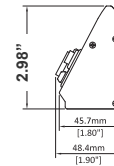

**WESTGATE**  
THE FUTURE IS HERE...AND IT'S QUITE BRIGHT!

Customer Name: \_\_\_\_\_

Project Name: \_\_\_\_\_

Note: \_\_\_\_\_

Type: \_\_\_\_\_

**2.98"(H) x 35.94"(W) x 1.9"(D)**