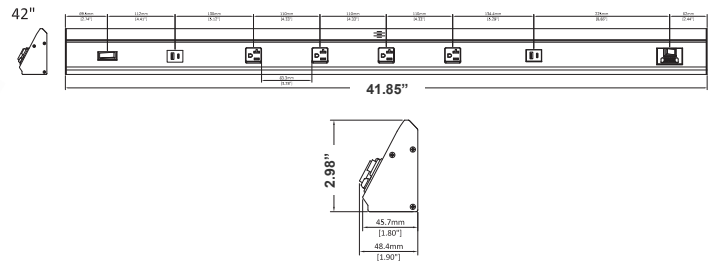

Customer Name: _____

Project Name: _____

Note: _____

Type: _____

2.98"(H) x 41.85"(W) x 1.9"(D)

A sleek, space-saving solution combining task lighting with conveniently angled power outlets. Ideal for kitchen, office, or workshop installations, this unit provides both illumination and easy access to electrical power beneath cabinets.

Features

- 5-Year Warranty
- 50,000 Hours Rated Life
- USB: Quick Charge

Technical Specifications

Electrical:

- Voltage: 120-277V AC 50/60Hz
- Power Factor: >0.9

Mechanical:

- Bronze, Brushed Nickel and White Finish
- Four 20 Amp Receptacles
- Two 5V USB-A
- Two 5V USB-B
- Circuit Breaker Test Switch
- Selectable Color Temperature Switch
- Housing: Heavy Die-Formed Steel, White Powder Coated
- Lens Snaps Into The Tabs Of The Housing Fixture
- Mounting: Surface Mount, Wall Mount
- Operating Temperature: -4°F -113°F
- Suitable For Damp Location
- 5-Year Warranty