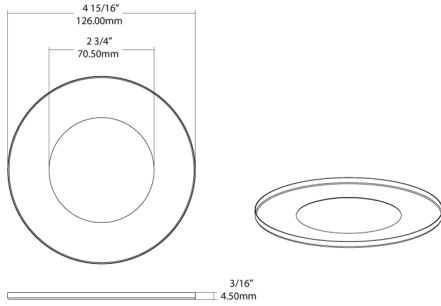

#### Performance

**Description:**

4-inch magnetic brushed nickel color trim for PUCKFA-4R

**Product Type:**

Recessed Downlights

#### Construction

**Material:**

Metal

**Trim Style:**

Smooth Trim

**Shape:**

Round

**Size:**

4"

**Dimensions**

**Features**

- Slim wafer design - fits in 4" can or 4" J-Box
- Suitable for dry, damp, and wet environments
- Steel trim with magnetic design for quick trim replacement
- Trim color options available in Brushed Nickel, Black, and Bronze
- Includes E26 cap as an accessory to meet T24 & T20 requirements
- Field adjustable color temperature options from 2700/3000/3500/4000/5000K
- High performance >90CRI to provide accurate color rendering

**Ordering Matrix**

Family	Size	Shape	Wattage	CRI/Color Temp
PUCKFA	TRIM	4R	BN	S
4 = 4"    R = Round    7.5 = 7.5W    9CCT = 90 CRI, 2700/3000/3500/4000/5000K				