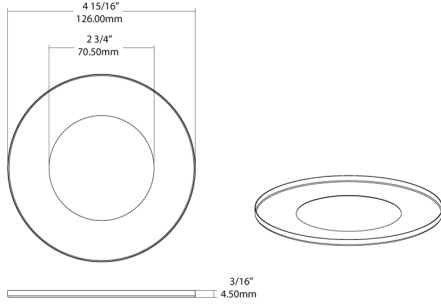

Description:

4-inch magnetic bronze color trim for PUCKFA-4R

Product Type:

Recessed Downlights

Construction

Material:

Metal

Trim Style:

Smooth Trim

Shape:

Round

Size:

4"

Dimensions

Features

- Slim wafer design - fits in 4" can or 4" J-Box
- Suitable for dry, damp, and wet environments
- Steel trim with magnetic design for quick trim replacement
- Trim color options available in Brushed Nickel, Black, and Bronze
- Includes E26 cap as an accessory to meet T24 & T20 requirements
- Field adjustable color temperature options from 2700/3000/3500/4000/5000K
- High performance >90CRI to provide accurate color rendering

Ordering Matrix

Family	Size	Shape	Wattage	CRI/Color Temp
PUCKFA	TRIM	4R	BR	S
4 = 4" R = Round 7.5 = 7.5W 9CCT = 90 CRI, 2700/3000/3500/4000/5000K				