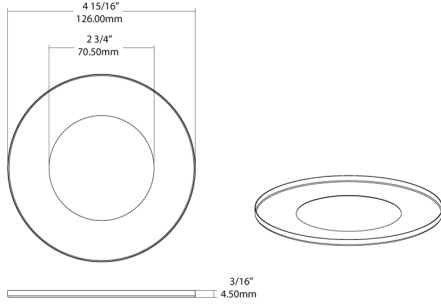

Description:

4-inch magnetic black color trim for PUCKFA-4R

Product Type:

Recessed Downlights

Construction

Material:

Metal

Trim Style:

Smooth Trim

Shape:

Round

Size:

4"

Dimensions

Features

- Slim wafer design - fits in 4" can or 4" J-Box
- Suitable for dry, damp, and wet environments
- Steel trim with magnetic design for quick trim replacement
- Trim color options available in Brushed Nickel, Black, and Bronze
- Includes E26 cap as an accessory to meet T24 & T20 requirements
- Field adjustable color temperature options from 2700/3000/3500/4000/5000K
- High performance >90CRI to provide accurate color rendering

Ordering Matrix

Family	Size	Shape	Wattage	CRI/Color Temp
PUCKFA	TRIM	4R	B	S
4 = 4" R = Round 7.5 = 7.5W 9CCT = 90 CRI, 2700/3000/3500/4000/5000K				