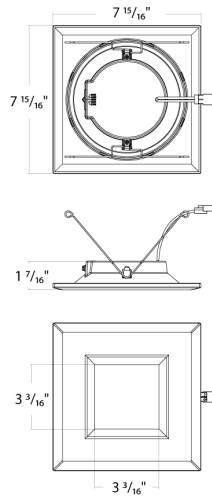

Technical Specifications (continued)**Installation****Mounting:**

Recessed can housing

Construction**Size:**

6"

Shape:

Square

Finish:

Black

Dimensions

Features

- 4" & 5/6" Recessed LED trims are compatible with most recessed housings
- Lumen outputs: 4" - up to 650 lumens, 6" up to 1,050 lumens
- 5 Color temperature selectable 2700K, 3000K, 3500K, 4000K, & 5000K
- Constructed from UV resistant polycarbonate available in a smooth splay reflector or baffled trim with a smooth flat frosted polycarbonate lens
- Available in Painted White or Black finish.
- Dimmable down to 10% with compatible TRIAC/ELV dimmers, see dimmer compatibility list
- 5-year warranty, 50,000 hours lifespan, Title 20 compliant, wet location rated