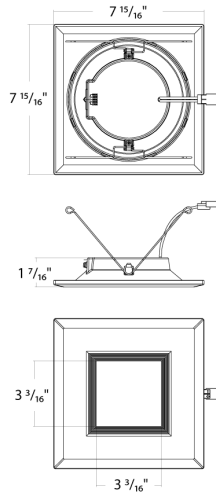

**Technical Specifications (continued)****Installation****Mounting:**

Recessed can housing

**Construction****Size:**

6"

**Shape:**

Square

**Finish:**

Black

**Dimensions**

**Features**

- 4" & 5/6" Recessed LED trims are compatible with most recessed housings
- Lumen outputs: 4" - up to 650 lumens, 6" up to 1,050 lumens
- 5 Color temperature selectable 2700K, 3000K, 3500K, 4000K, & 5000K
- Constructed from UV resistant polycarbonate available in a smooth splay reflector or baffled trim with a smooth flat frosted polycarbonate lens
- Available in Painted White or Black finish.
- Dimmable down to 10% with compatible TRIAC/ELV dimmers, see dimmer compatibility list
- 5-year warranty, 50,000 hours lifespan, Title 20 compliant, wet location rated