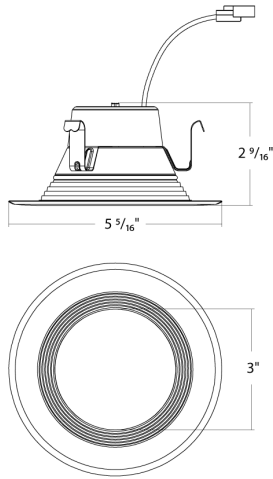

Dimensions

Features

- 4" & 5/6" Recessed LED trims are compatible with most recessed housings
- 3 Selectable lumen outputs: 4" - 500/600/700 lumens, 6" - 750/1,050/1,300 lumens
- 5 Color temperature selectable 2700K, 3000K, 3500K, 4000K, & 5000K
- Constructed from die-cast aluminum available in a smooth splay reflector or baffled trim with a smooth flat frosted polycarbonate lens
- Available in Painted White or Black finish. Optional color trim overlays sold separately.
- Dimmable down to 10% with compatible TRIAC/ELV dimmers, see dimmer compatibility list
- 5-year warranty, 50,000 hours lifespan, Title 24 JA8 and Title 20 compliant, wet location rated, Air Tight