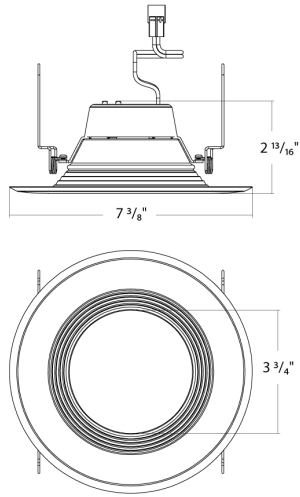

Dimensions

Features

- 4" & 5/6" Recessed LED trims are compatible with most recessed housings
- 3 Selectable lumen outputs: 4" - 500/600/700 lumens, 6" - 750/1,050/1,300 lumens
- 5 Color temperature selectable 2700K, 3000K, 3500K, 4000K, & 5000K
- Constructed from die-cast aluminum available in a smooth splay reflector or baffled trim with a smooth flat frosted polycarbonate lens
- Available in Painted White or Black finish. Optional color trim overlays sold separately.
- Dimmable down to 10% with compatible TRIAC/ELV dimmers, see dimmer compatibility list
- 5-year warranty, 50,000 hours lifespan, Title 24 JA8 and Title 20 compliant, wet location rated, Air Tight

Ordering Matrix

Family	Size/Wattage	Shape	CRI/Color Temp	Driver	Finish	Trim
R34X		6			B	B
	4 = 4", 7/6/5W 6 = 6", 14/11/7.5W	Blank = Round	Blank = 90 CRI, 2700/3000/3500/4000/5000K CCT Adjustable	Blank = 120V	Blank = White	Blank = Smooth B = Baffle