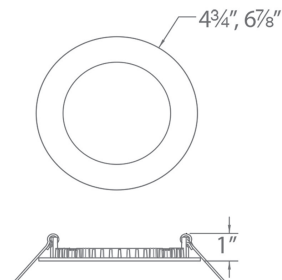

LINE DRAWING: