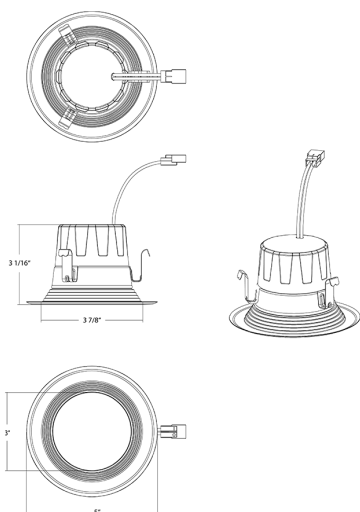

Dimensions

Features

Direct Connect to the Lightcloud Blue mobile app via Bluetooth, no Gateway or Hub required

Use mobile device to configure features for On/Off Control, Dim Level, Color Temperature, Schedules, Scenes, SmartShift and more