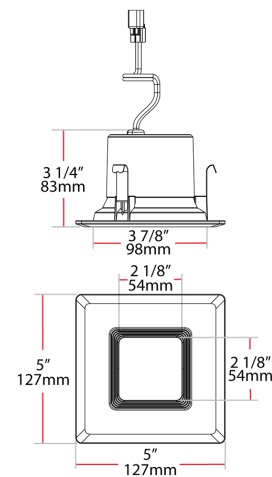

Installation

Mounting:

Easy installation with friction clips (4") and torsion springs (5"/6")

Other

Compatibility:

Compatible with most common 4" recessed housings

Warranty:

RAB warrants that our LED products will be free from defects in materials and workmanship for a period of five (5) years from the date of delivery to the end user, including coverage of light output, color stability, driver performance and fixture finish. RAB's warranty is subject to all terms and conditions found at rablighting.com/warranty.

Case and Pallet Dimensions

	QTY	LENGTH (in)	WIDTH (in)	HEIGHT (in)
CASE	4	11.42	8.07	6
PALLET	1120	5.44	3.75	85.12

Dimension

Light Distribution

Features

- High Performance LEDs up to 90 lm/w
- Use to replace up to 85W traditional light sources
- Robust plastic construction
- UL wet location rated
- Compatible with most standard recessed housings
- Dimmable down to 5% on compatible dimmers
- Available in Square 4" 650lm and 6" 950lm
- Available in 4 color temperatures: 2700K, 3000K, 3500K, 4000K & 5000K
- Available in a baffle trim option
- Color designer trims as optional accessories available
- 5-Year, No-Compromise Warranty

Ordering Matrix

Family	Size	Shape	Wattage	CRI/Color Temp	Driver	Finish	Trim
R	4	S	7	927	120	W	B
	6 = 6"	R = Round	7 = 7W	940 = 90 CRI, 4000K	120 = 120V	W = White	B = Baffle
	4 = 4"	S = Square	8 = 8W	827 = 80 CRI, 2700K			S = Smooth
			9 = 9W	830 = 80 CRI, 3000K			
			10 = 10W	835 = 80 CRI, 3500K			
			11 = 11W	840 = 80 CRI, 4000K			
			14 = 14W	927 = 90 CRI, 2700K			
				930 = 90 CRI, 3000K			
				935 = 90 CRI, 3500K			
				950 = 90 CRI, 5000K			