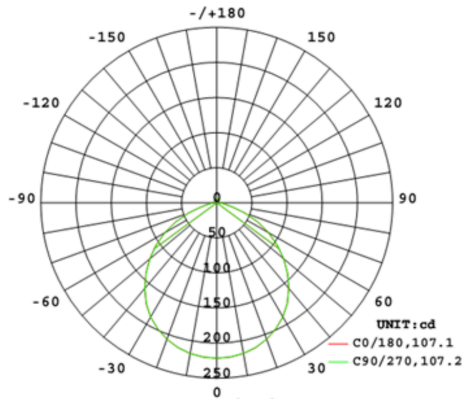

Case and Pallet Dimensions

	QTY	LENGTH (in)	WIDTH (in)	HEIGHT (in)
CASE	4	11.42	8.07	6
PALLET	1120	5.44	3.75	85.12

Dimension

Light Distribution

Features

- High Performance LEDs up to 90 lm/w
- Use to replace up to 85W traditional light sources
- Robust plastic construction
- UL wet location rated
- Compatible with most standard recessed housings
- Dimmable down to 5% on compatible dimmers
- Available in Square 4" 650lm and 6" 950lm
- Available in 4 color temperatures: 2700K, 3000K, 3500K, 4000K & 5000K
- Available in a baffle trim option
- Color designer trims as optional accessories available
- 5-Year, No-Compromise Warranty

Ordering Matrix

Family	Size	Shape	Wattage	CRI/Color Temp	Driver	Finish	Trim
R	4	S	7	927	120	W	B
	6 = 6"	R = Round	7 = 7W	940 = 90 CRI, 4000K	120 = 120V	W = White	B = Baffle
	4 = 4"	S = Square	8 = 8W	827 = 80 CRI, 2700K			S = Smooth
			9 = 9W	830 = 80 CRI, 3000K			
			10 = 10W	835 = 80 CRI, 3500K			
			11 = 11W	840 = 80 CRI, 4000K			
			14 = 14W	927 = 90 CRI, 2700K			
				930 = 90 CRI, 3000K			
				935 = 90 CRI, 3500K			
				950 = 90 CRI, 5000K			